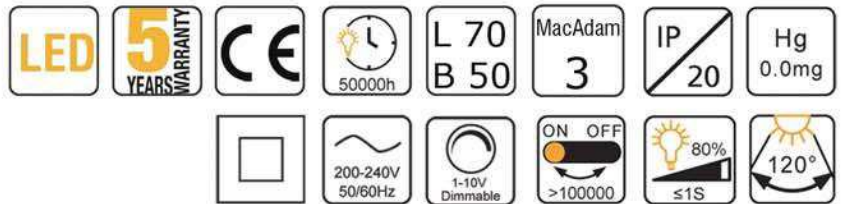

Color switch: 3000/4000/5000K

Certificates: CE/TÜV/SAA/RoHS

Colors: White

LED	5 YEARS WARRANTY	CE	50000h	L 70 B 50	MacAdam 3	IP 20	Hg 0.0mg
			200-240V 50/60Hz	1-10V Dimmable	ON OFF >100000	80% ≤1S	120°

PHOTOMETRIC CURVE

Installation:
Recessed / surface mounting /
suspension installation

1-10V dimming or Non-dim-
mable

Color switch: 3000/4000/5000K

Certificates: CE/TÜV/SAA/RoHS

Colors: White

PHOTOMETRIC CURVE

AREA OF USE

Shops and other public places