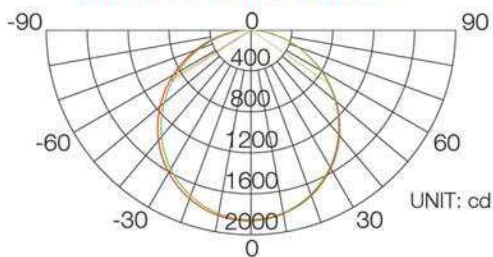

Installation:
Recessed / surface mounting /
suspension installation

1-10V dimming or Non-dim-
mable

Color switch: 3000/4000/5000K

Certificates: CE/TÜV/SAA/RoHS

Colors: White

PHOTOMETRIC CURVE

AREA OF USE

Shops and other public places