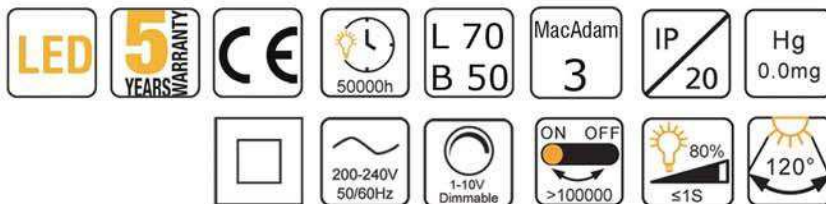

Installation:
Recessed / surface mounting /
suspension installation

1-10V dimming or Non-dim-
mable

Color switch: 3000/4000/5000K

Certificates: CE/TÜV/SAA/RoHS

Colors: White

PHOTOMETRIC CURVE

AREA OF USE

Shops and other public places