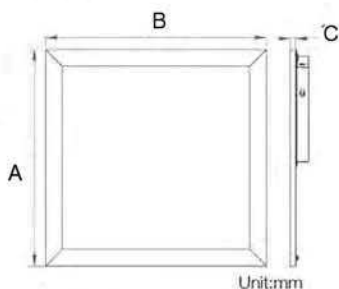

	A	B	C
305	1195	595	10

TYPE	CRI	LIGHT OUT	POWER	COLOR TEMP	UGR
30510	>80 Ra	7200 lm	60 W	3/4/5000K	>19
30520	>80 Ra	7200 lm	60 W	3/4/5000K	<19

Premium Paneler

DESCRIPTION

Extra thin aluminum frame
10mm
140-150 Lm/W
White flat frame, can be delivered with silver frame.
Installation:
Recessed / surface mounting / suspension installation
1-10V dimming or Non-dimmable
Size: 30x30cm, 30x60cm
30x120cm, 60x60cm
60x120cm, 62x62cm