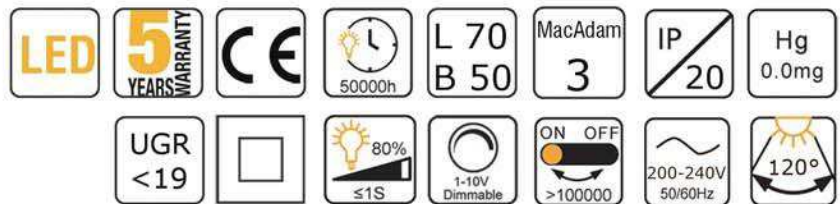

Colors: White

LED	5 YEARS WARRANTY	CE	50000h	L 70 B 50	MacAdam 3	IP 20	Hg 0.0mg	
				200-240V 50/60Hz	1-10V Dimmable	ON OFF >100000	80% ≤1S	120°

PHOTOMETRIC CURVE

AREA OF USE

Shops and other public places

	A	B	C
305	1195	595	10

TYPE	CRI	LIGHT OUT	POWER	COLOR TEMP	UGR
30510	>80 Ra	7200 lm	60 W	3/4/5000K	>19
30520	>80 Ra	7200 lm	60 W	3/4/5000K	<19

Premium Paneler

DESCRIPTION

Extra thin aluminum frame
10mm
140-150 Lm/W
White flat frame, can be delivered with silver frame.
Installation:
Recessed / surface mounting / suspension installation
1-10V dimming or Non-dimmable
Size: 30x30cm, 30x60cm
30x120cm, 60x60cm
60x120cm, 62x62cm

Certificates: CE/TÜV/SAA/RoHS

Colors: White

LED PANEL

PHOTOMETRIC CURVE

	A	B	C
30600/1	10	295	295
30602/3	10	295	595
30604/5	10	295	1195
30606/7	10	595	595
30608/9	10	595	1195
306010/11	10	620	620

AREA OF USE