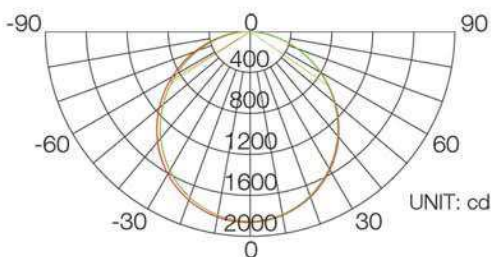

Certificates: CE/TÜV/SAA/RoHS

Colors: White

LED PANEL

PHOTOMETRIC CURVE

	A	B	C
30600/1	10	295	295
30602/3	10	295	595
30604/5	10	295	1195
30606/7	10	595	595
30608/9	10	595	1195
306010/11	10	620	620

AREA OF USE