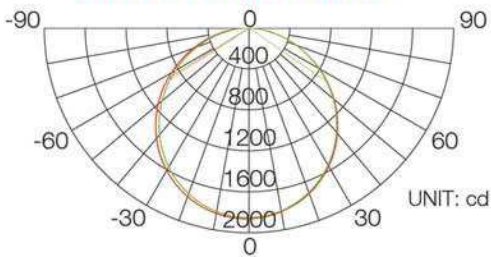

AREA OF USE

Shops and other public places

	A	B	C
301	295	295	10

TYPE	CRI	LIGHT OUT	POWER	COLOR TEMP	UGR
30110	>80 Ra	1750 lm	16 W	3/4/5000K	>19
30120	>80 Ra	1900 lm	16 W	3/4/5000K	<19

DESCRIPTION

Extra thin aluminum frame
10mm
110-120 Lm/W
White flat frame