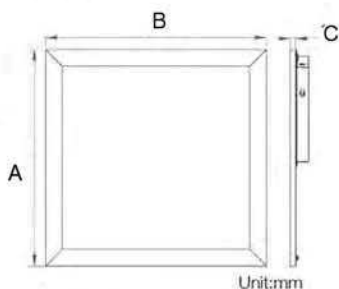

TYPE	CRI	LIGHT OUT	POWER	COLOR TEMP	UGR
30310	>80 Ra	3840 lm	32 W	3/4/5000K	>19
30315	>80 Ra	4800 lm	40 W	3/4/5000K	>19
30320	>80 Ra	3840 lm	32 W	3/4/5000K	<19
30325	>80 Ra	4800 lm	40 W	3/4/5000K	<19