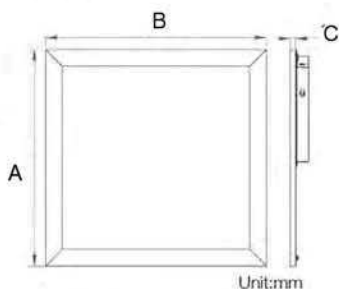

AREA OF USE

Shops and other public places

	A	B	C
301	295	295	10

TYPE	CRI	LIGHT OUT	POWER	COLOR TEMP	UGR
30110	>80 Ra	1750 lm	16 W	3/4/5000K	>19
30120	>80 Ra	1900 lm	16 W	3/4/5000K	<19

DESCRIPTION

Extra thin aluminum frame
10mm
110-120 Lm/W
White flat frame