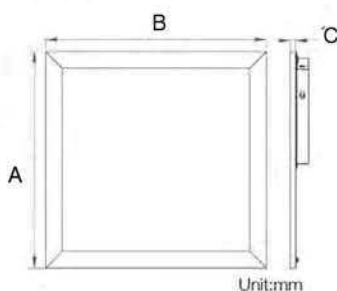

TYPE	CRI	LIGHT OUT	POWER	COLOR TEMP	UGR
30430	>80 Ra	3960 lm	36 W	3000K	>19
30431	>80 Ra	4140 lm	36 W	4000K	>19
30432	>80 Ra	3960 lm	36 W	3000K	<19
30433	>80 Ra	4140 lm	36 W	4000K	<19