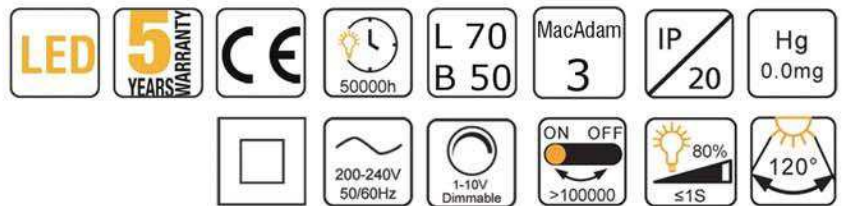

DESCRIPTION

Extra thin aluminum frame
10mm
110-120 Lm/W
White flat frame

Installation:
Recessed / surface mounting /
suspension installation

1-10V dimming or Non-dim-
mable

Color switch: 3000/4000/5000K

Certificates: CE/TÜV/SAA/RoHS

Colors: White