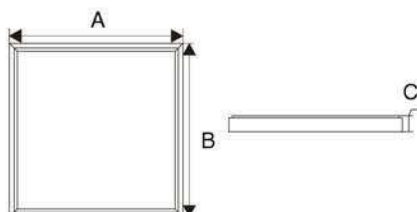

AREA OF USE

Shops and other public places

CAN BE DELIVERED WITH

3000K/4000K

TYPE	CRI	LIGHT OUT	POWER	KELVIN
30600	>80 Ra	2240 lm	16 W	3000K
30601	>80 Ra	2400 lm	16 W	4000K
30602	>80 Ra	2940 lm	21 W	3000K
30603	>80 Ra	3150 lm	21 W	4000K
30604	>80 Ra	3500 lm	25 W	3000K
30605	>80 Ra	3750 lm	25 W	4000K
30606	>80 Ra	3500 lm	25 W	3000K
30607	>80 Ra	3750 lm	25 W	4000K
30608	>80 Ra	7000 lm	50 W	3000K
30609	>80 Ra	7500 lm	50 W	4000K
30610	>80 Ra	3500 lm	25 W	3000K
30611	>80 Ra	3750 lm	25 W	4000K